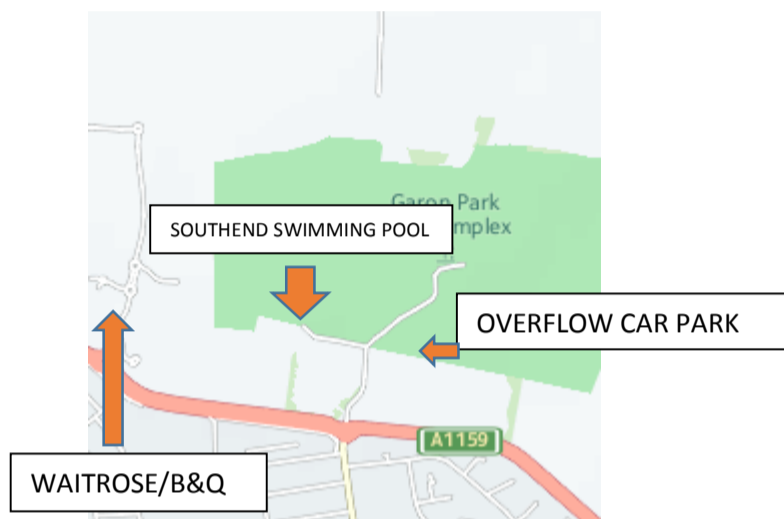

### ADDRESS AND MAP

Southend Leisure & Tennis Centre near Garon Park, Southend-on-Sea, SS2 4FA

### Parking at Southend

There is a large overflow carpark situated opposite the main Car Park. However, once this is full, it will be closed, and further parking can be found at the industrial Park further along the road.